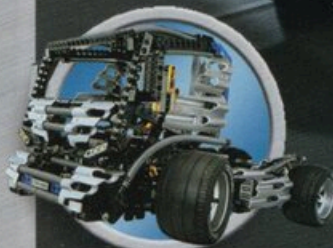

Use control stick to tilt rotors.

POWER IT UP! 8735

B. Rotors spin — just like the real thing!

When you hear the whir, whir, whir of spinning blades, you know a high powered helicopter is hovering overhead. And here's one you build yourself! A realistic gear system turns the front and rear blades, and a control stick tilts the rotors. Prepare for liftoff! Now add 8735 (sold separately on page 37) to motorize the rotors. Then use the same pieces to build a transport helicopter with twin motors and a VTOL aircraft. Building tips included. Ages 9+. 307 pieces. #8444 Air Enforcer \$29.99 **CLUB**